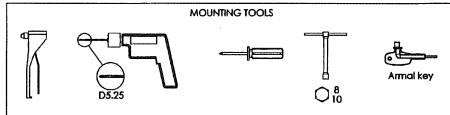

TOPLINE SHOWER ASSEMBLY INSTRUCTIONS

Armal

v. Fiorentina, 109 - 50052 Certaldo (FI) - ITALY
www.armal.biz

14/06/2009 01 del 01-04-2009
ARMAL - all right reserved.

TOP LINE Assembly Instructions - Sheet 01
14/06/2009 01 del 01-04-2009
v. Fiorentina, 109 - 50052 Certaldo (FI) - ITALY
www.armal.biz
ARMAL - all right reserved.

TOP LINE Turca Idrica - Sheet 02
14/06/2009 01 del 01-04-2009
v. Fiorentina, 109 - 50052 Certaldo (FI) - ITALY
www.armal.biz
ARMAL - all right reserved.

TOP LINE Assembly Instructions - Sheet 03
11/06/2009 01 del 01-04-2008
v. Fiorentina, 109 - 50052 Certaldo (FI) - ITALY
www.armal.biz
ARMAL - all right reserved.